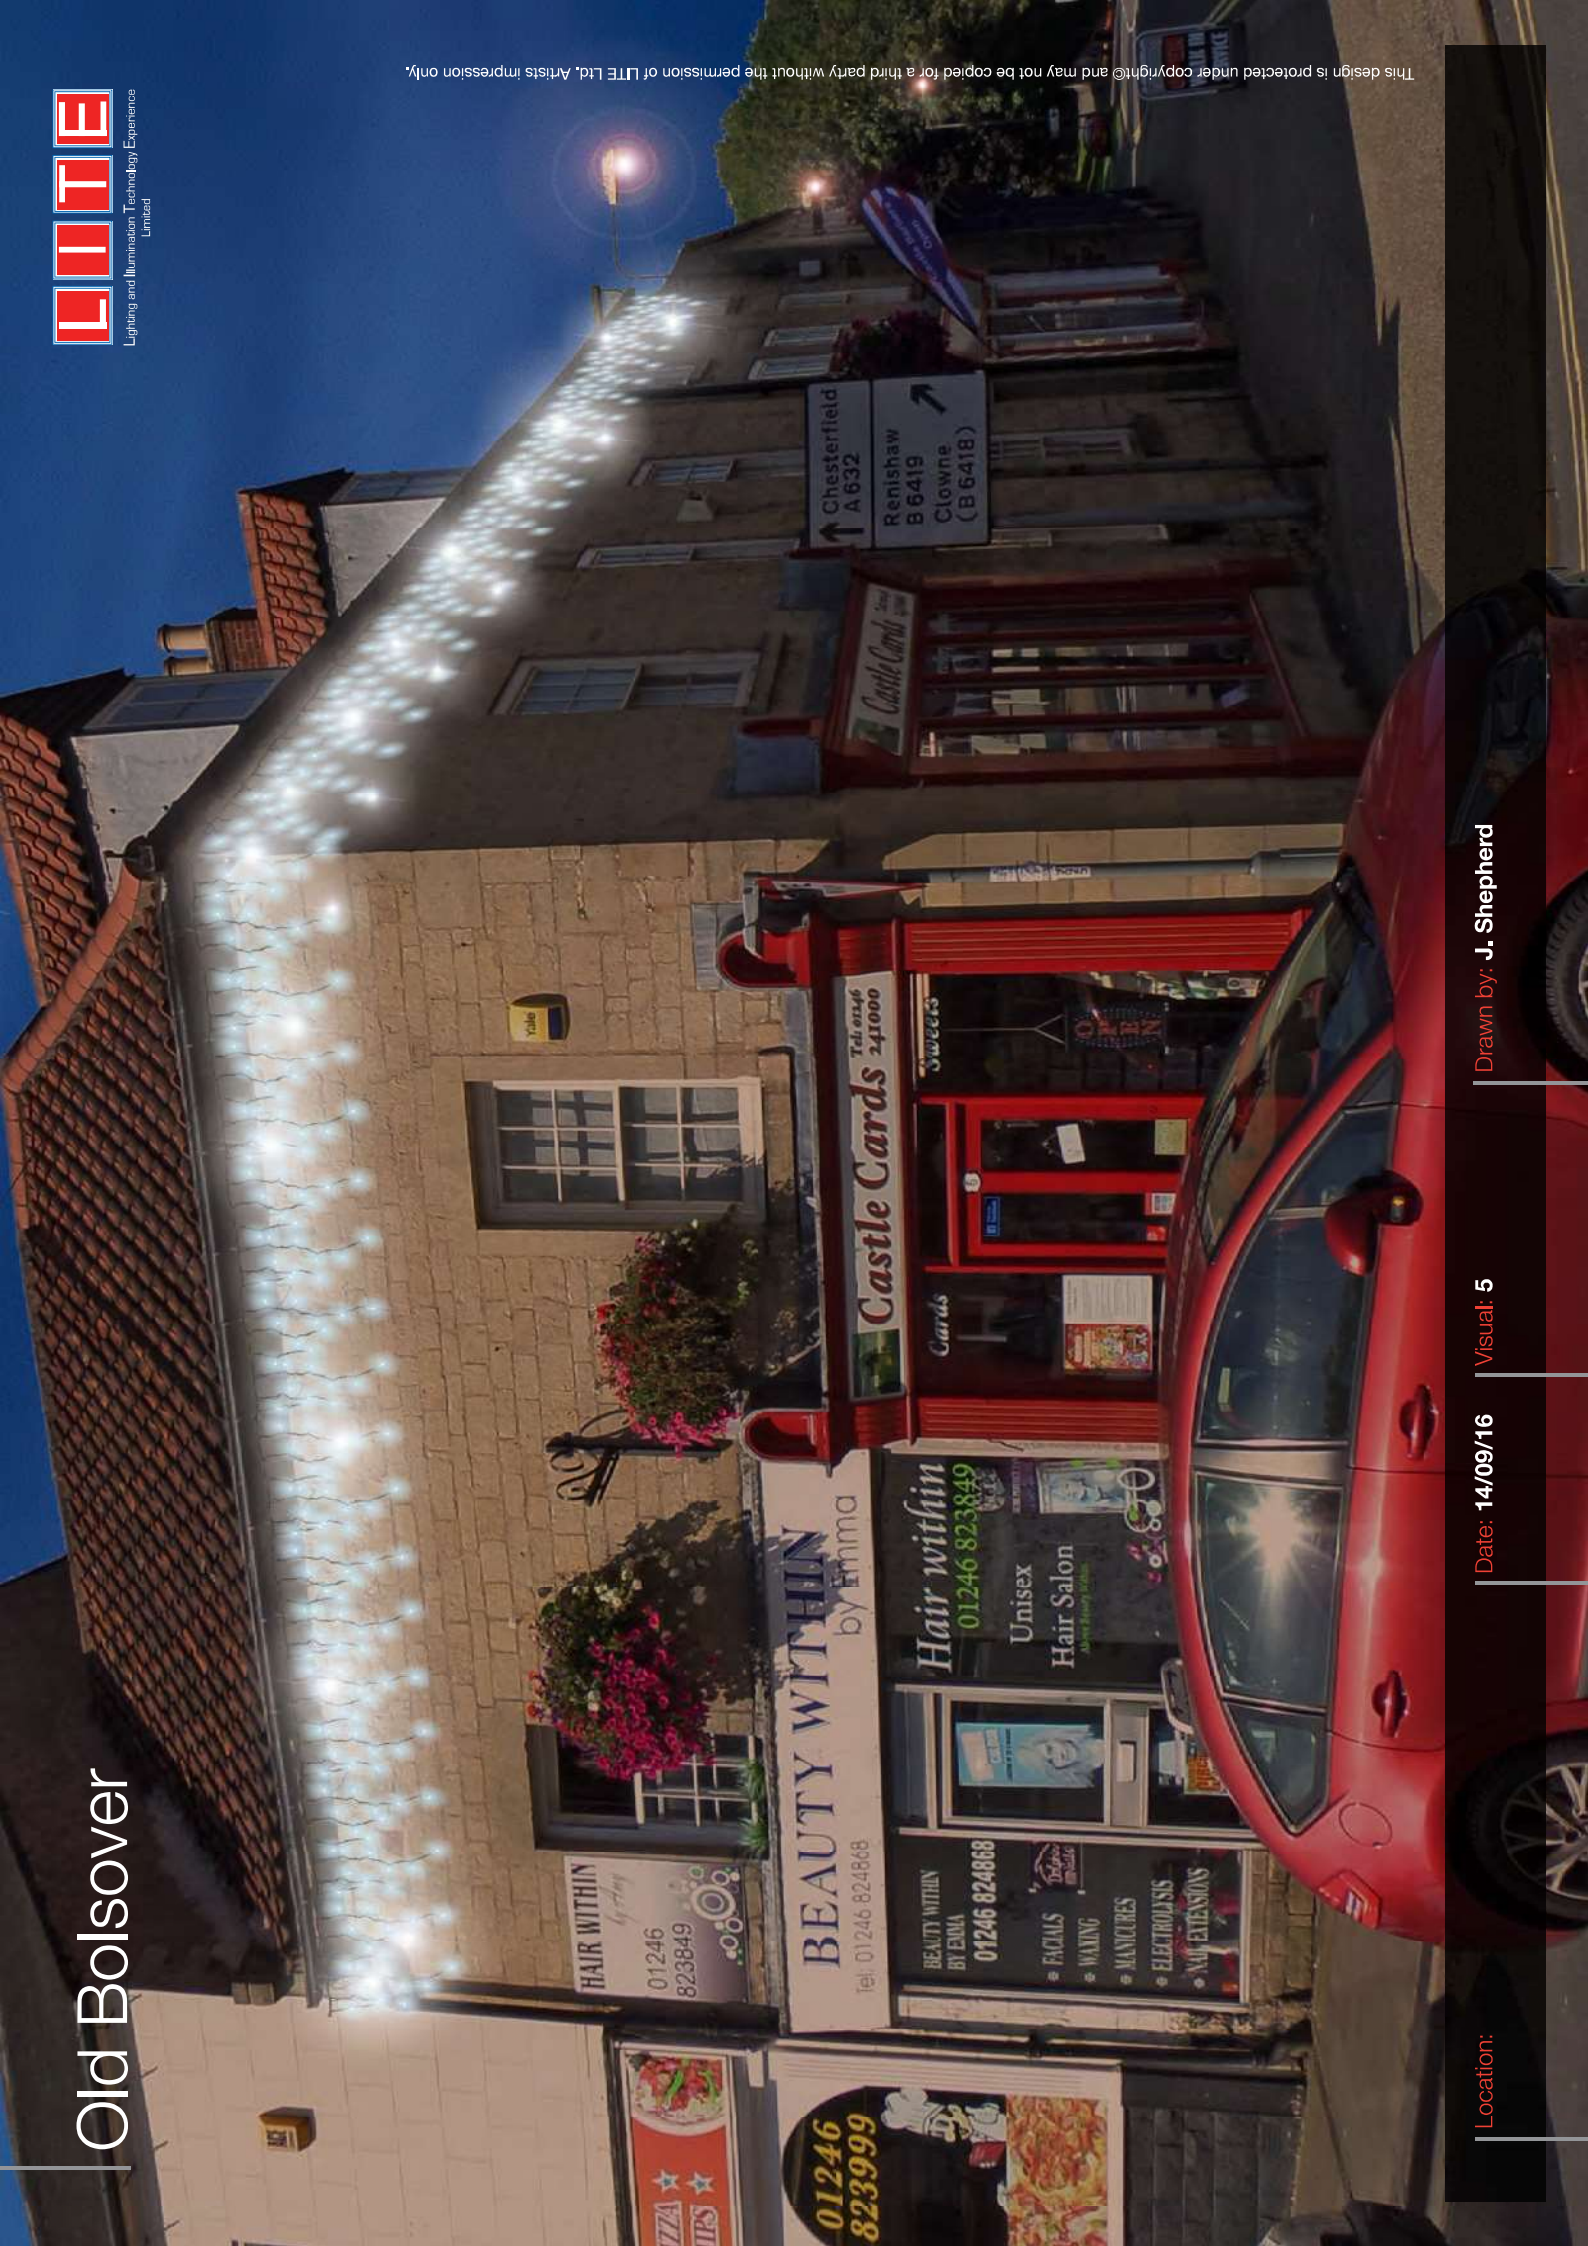

Old Bolsover

This design is protected under copyright and may not be copied for a third party without the permission of LITE Ltd. Artists impression only.

Location:

Date: 14/09/16

Visual: 5

Drawn by: J. Shepherd